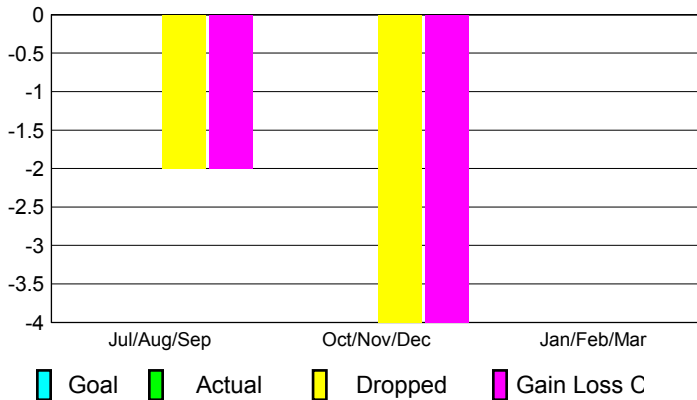

2012-2013 GMT Reports for District (or Undistricted) **District 108 YA**

GMT: **Dott DOMENICO MESSINA**

Location: **ITALY**

GMT CA: **4**

CLUBS

Club Results
2012-2013

Clubs
2011-2012

Month	New Club Goal	Actual New Clubs	Actual Dropped Clubs	Gain/Loss of Clubs	Gain/Loss of Clubs
Jul/Aug/Sep		0	-2	-2	0
Oct/Nov/Dec		0	-4	-4	0
Jan/Feb/Mar					-1
Totals		0	-6	-6	-1

Club Results 2012-2013

Goal, New, Dropped, Gain/Loss

Comparison of Club Gain/Loss

Current Year Compared to the Previous Year

YTD Status Quo Clubs 2012-2013

Status Quo Clubs Compared to Status Quo Members

MEMBERSHIP