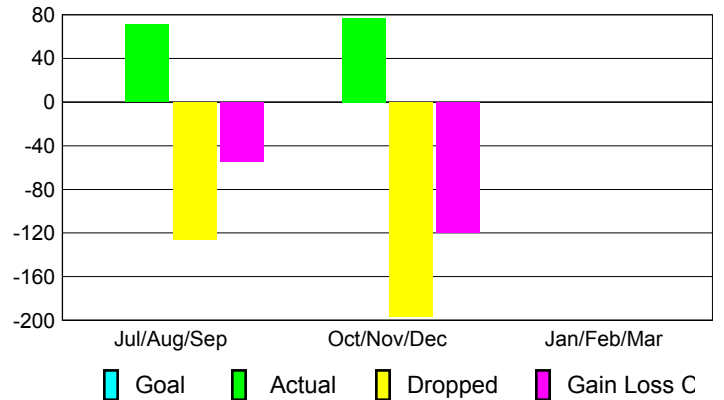

Membership Results 2012-2013

Goal, New, Dropped, Gain/Loss

Comparison of Membership Gain/Loss

Current Year Compared to the Previous Year